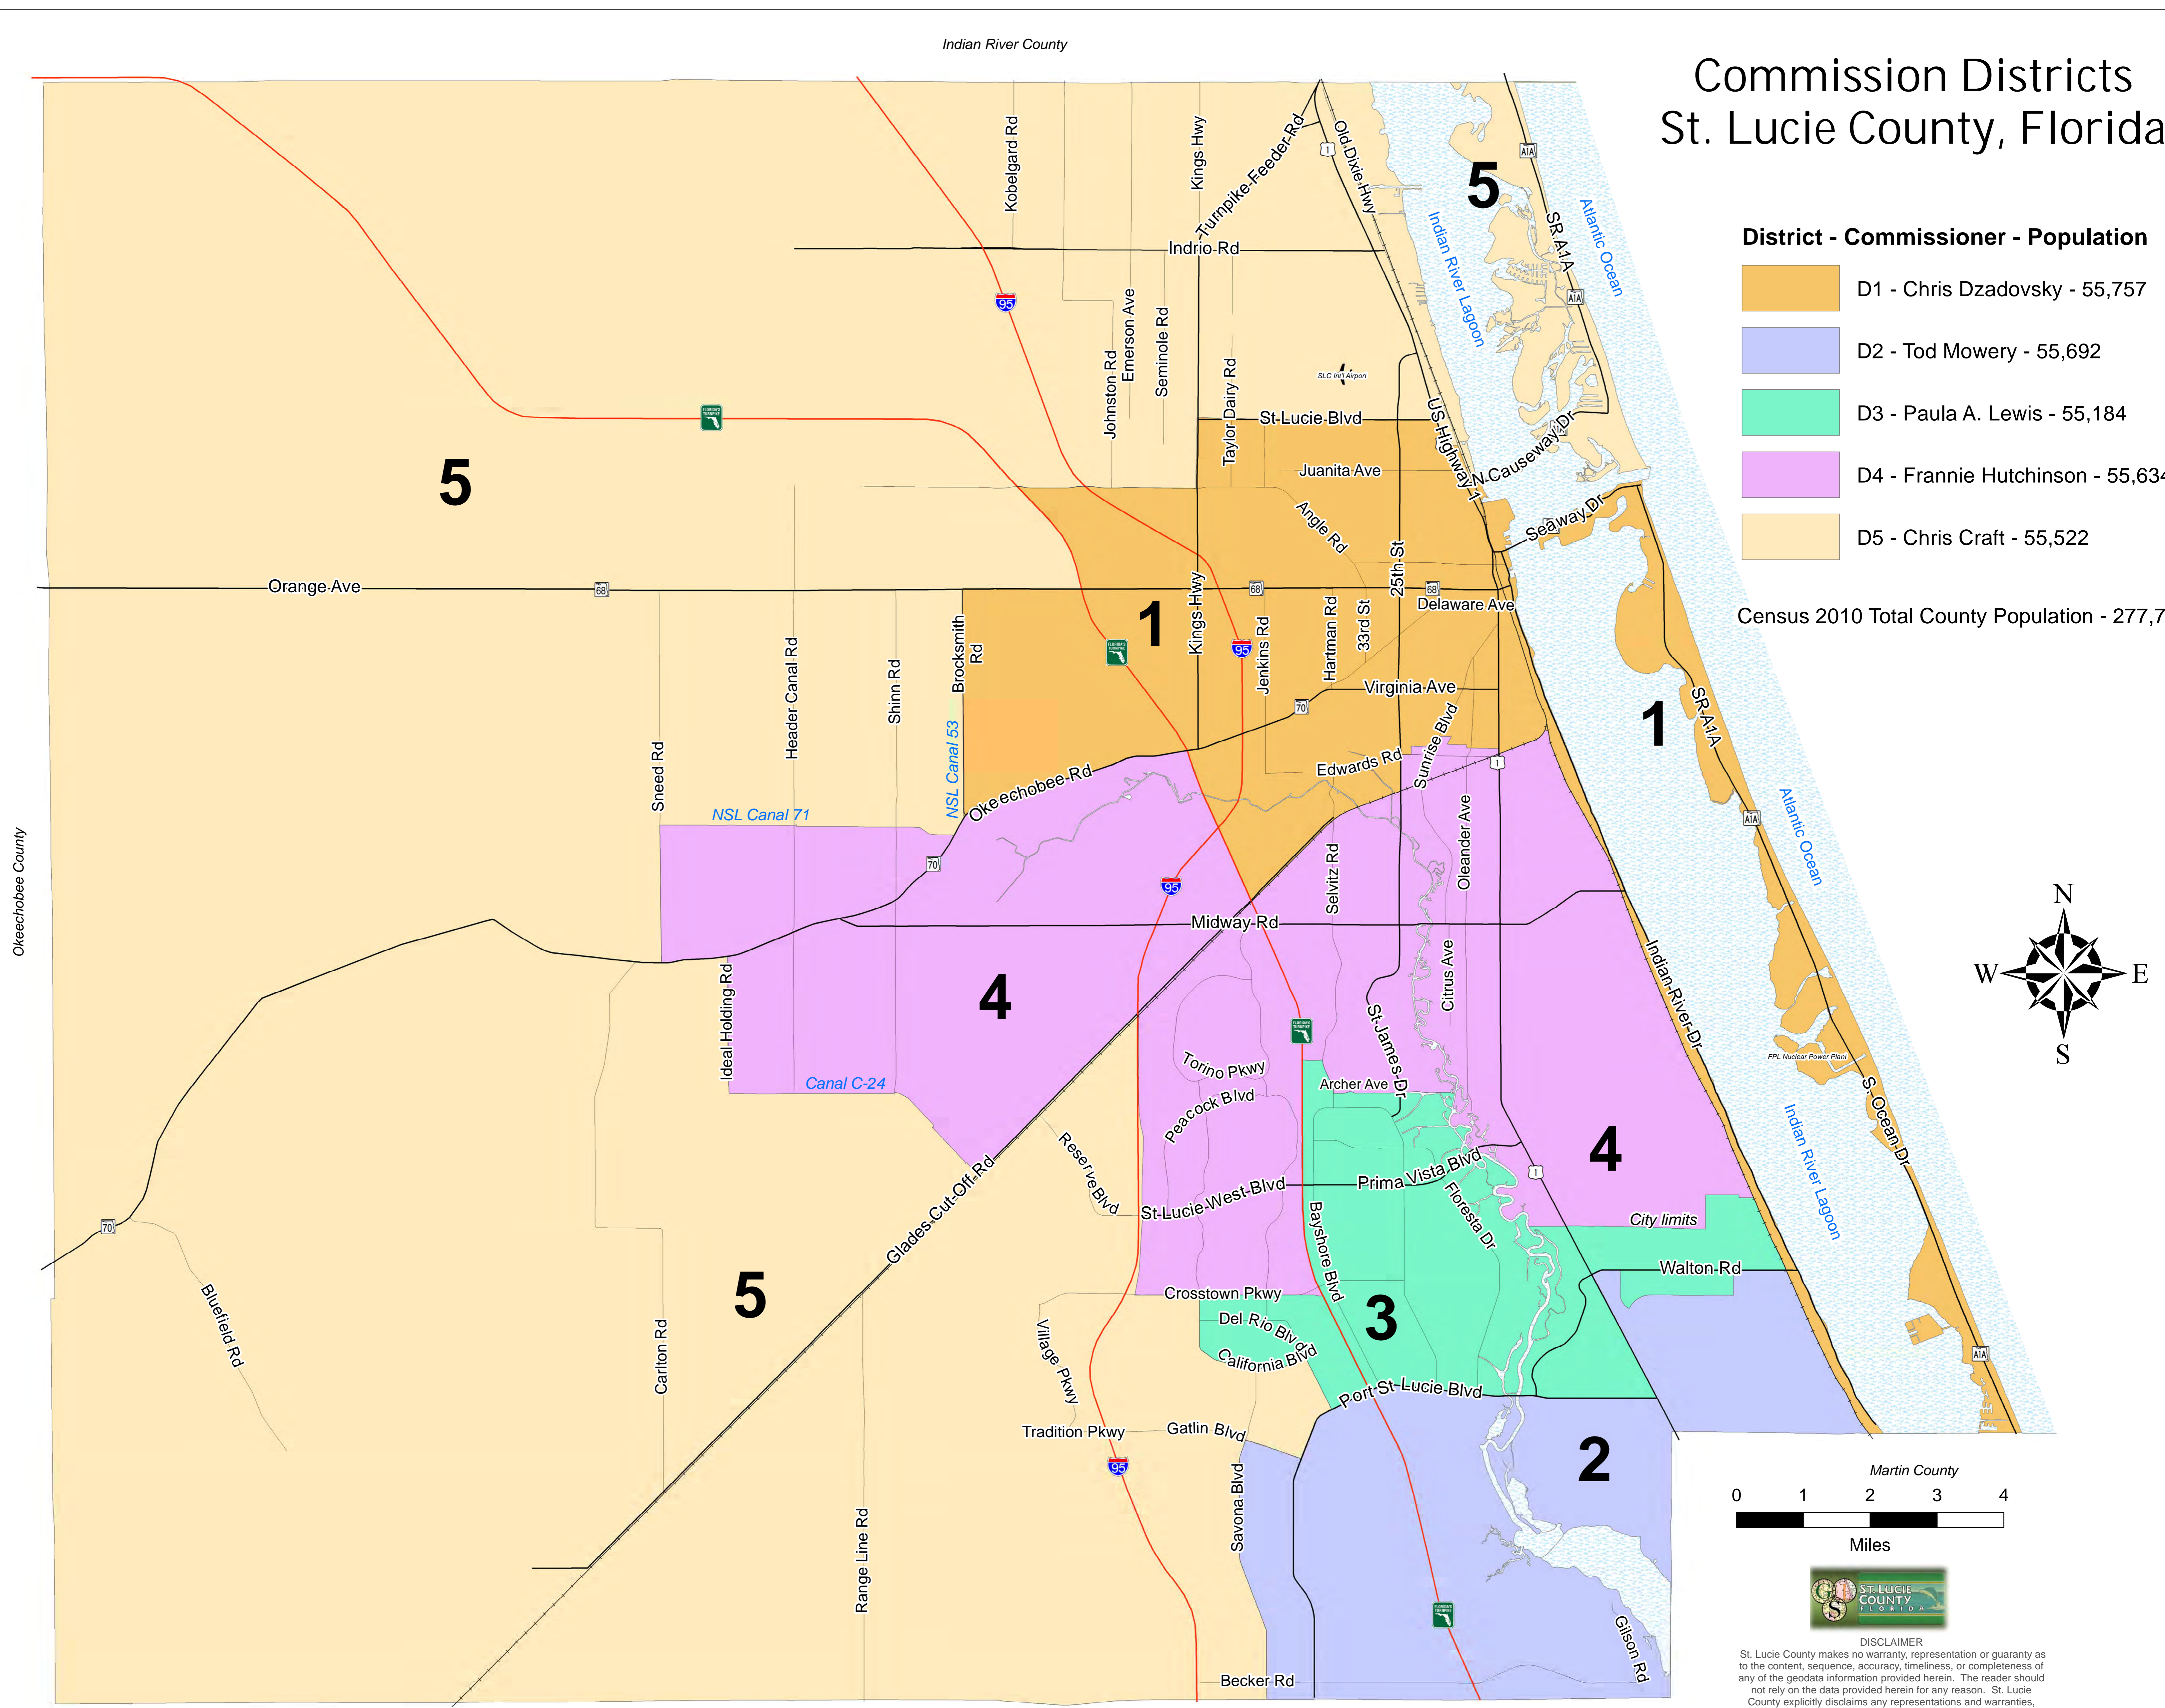

Commission Districts St. Lucie County, Florida

District - Commissioner - Population

- D1 - Chris Dzadovsky - 55,757
- D2 - Tod Mowery - 55,692
- D3 - Paula A. Lewis - 55,184
- D4 - Frannie Hutchinson - 55,634
- D5 - Chris Craft - 55,522

Census 2010 Total County Population - 277,789