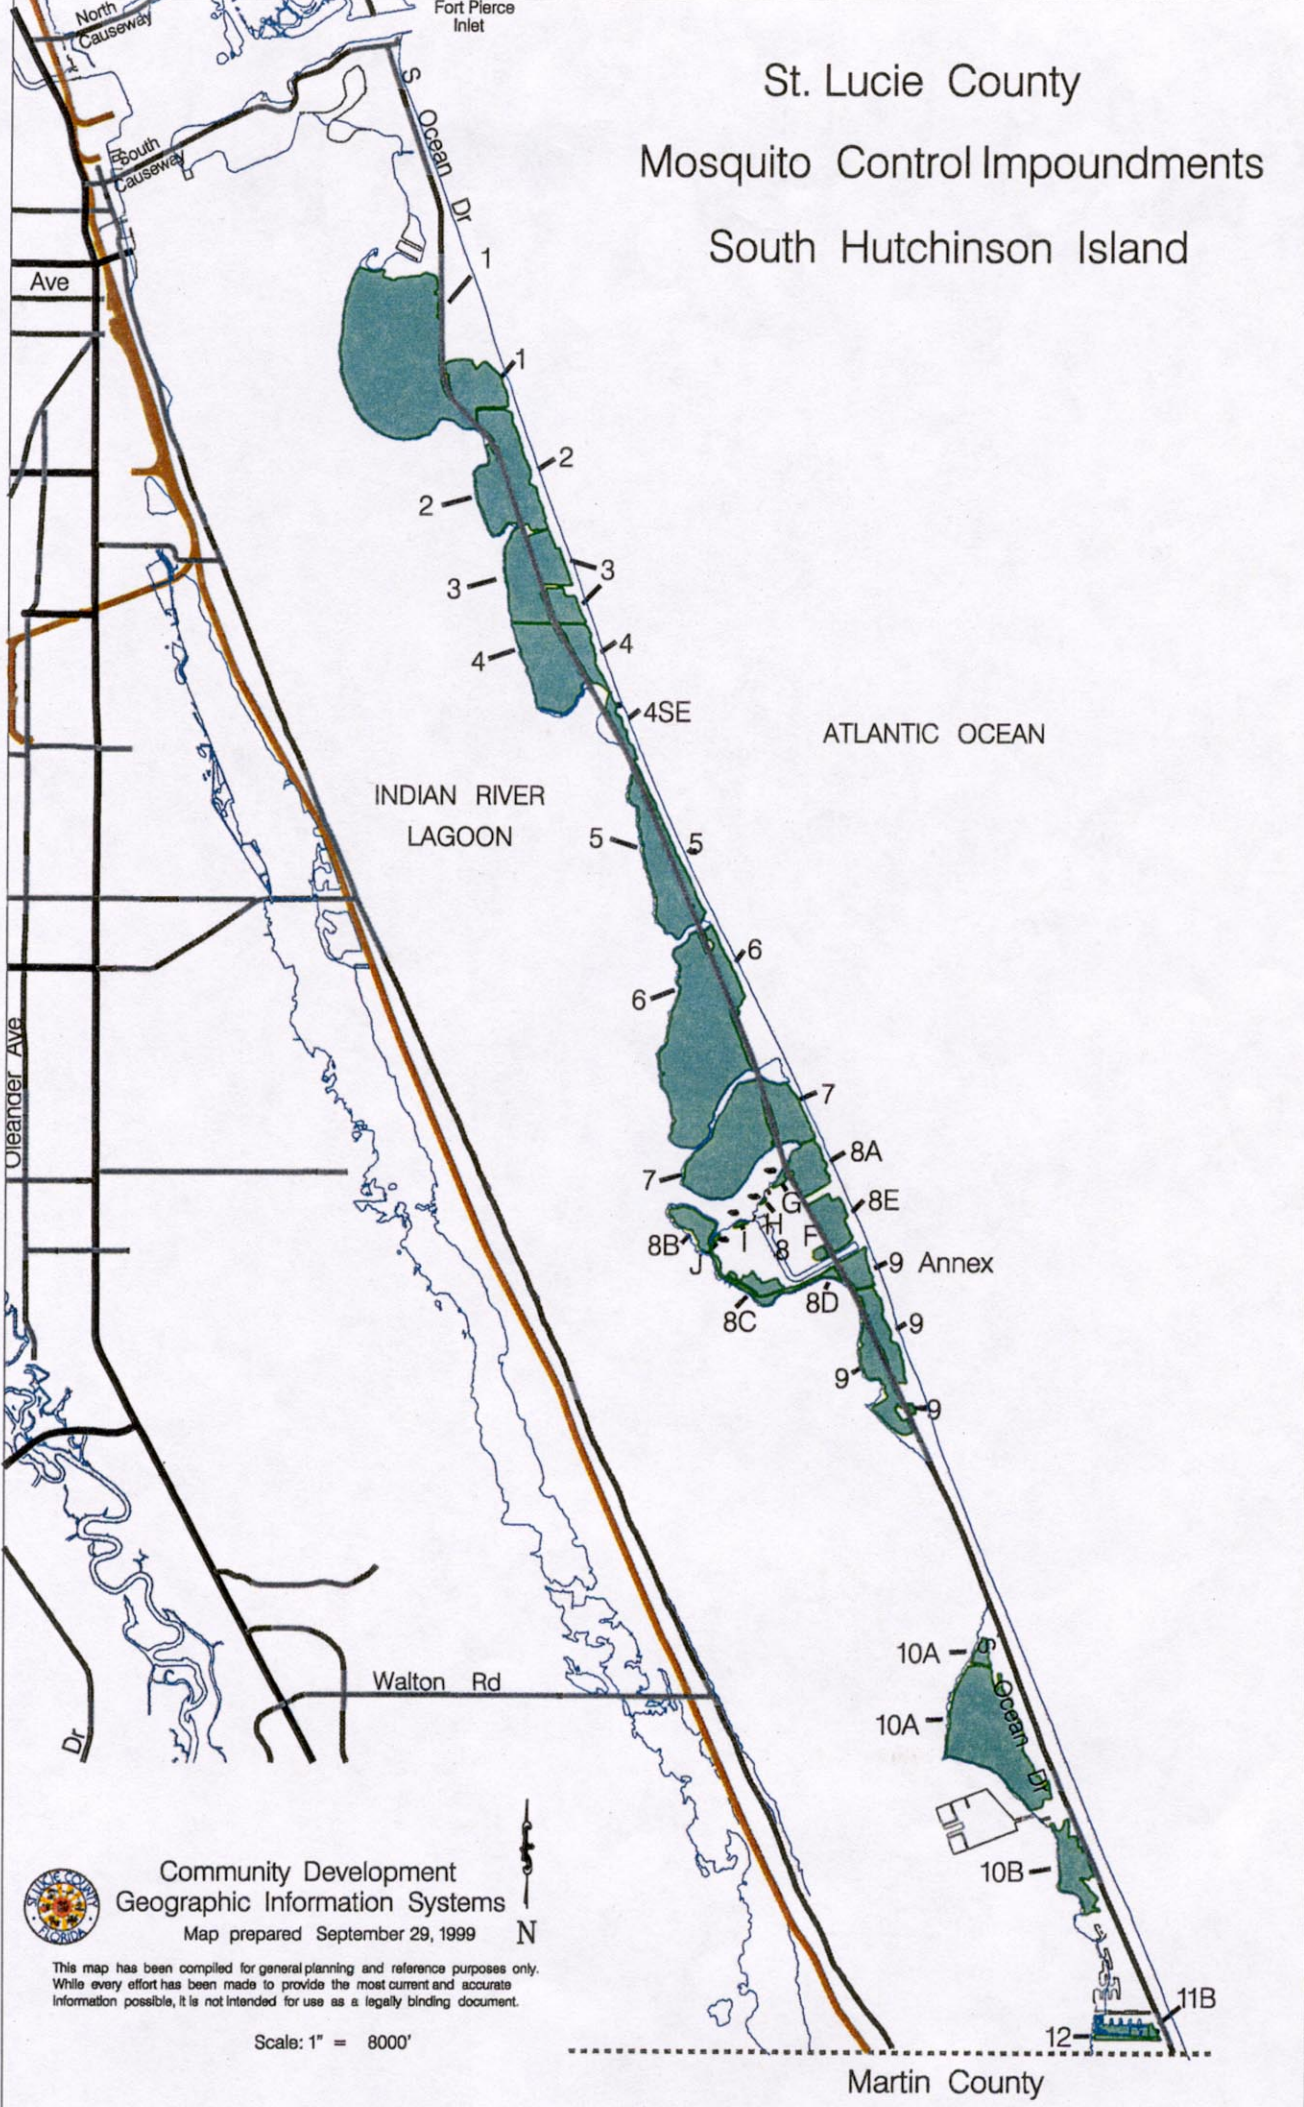

19D

14B

14A

19B

ATLANTIC OCEAN

13B

21

19A

15A

18A

North Causeway

Fort Pierce Inlet

25P

Community Development
Geographic Information Systems

Map prepared September 29, 1999

This map has been compiled for general planning and reference purposes only. While every effort has been made to provide the most current and accurate information possible, it is not intended for use as a legally binding document.

Scale: 1" = 4000'

South Causeway

S
Ocean D

St. Lucie County Mosquito Control Impoundments South Hutchinson Island

INDIAN RIVER
LAGOON

ATLANTIC OCEAN

Walton Rd

10A

Scale: 1" = 8000'